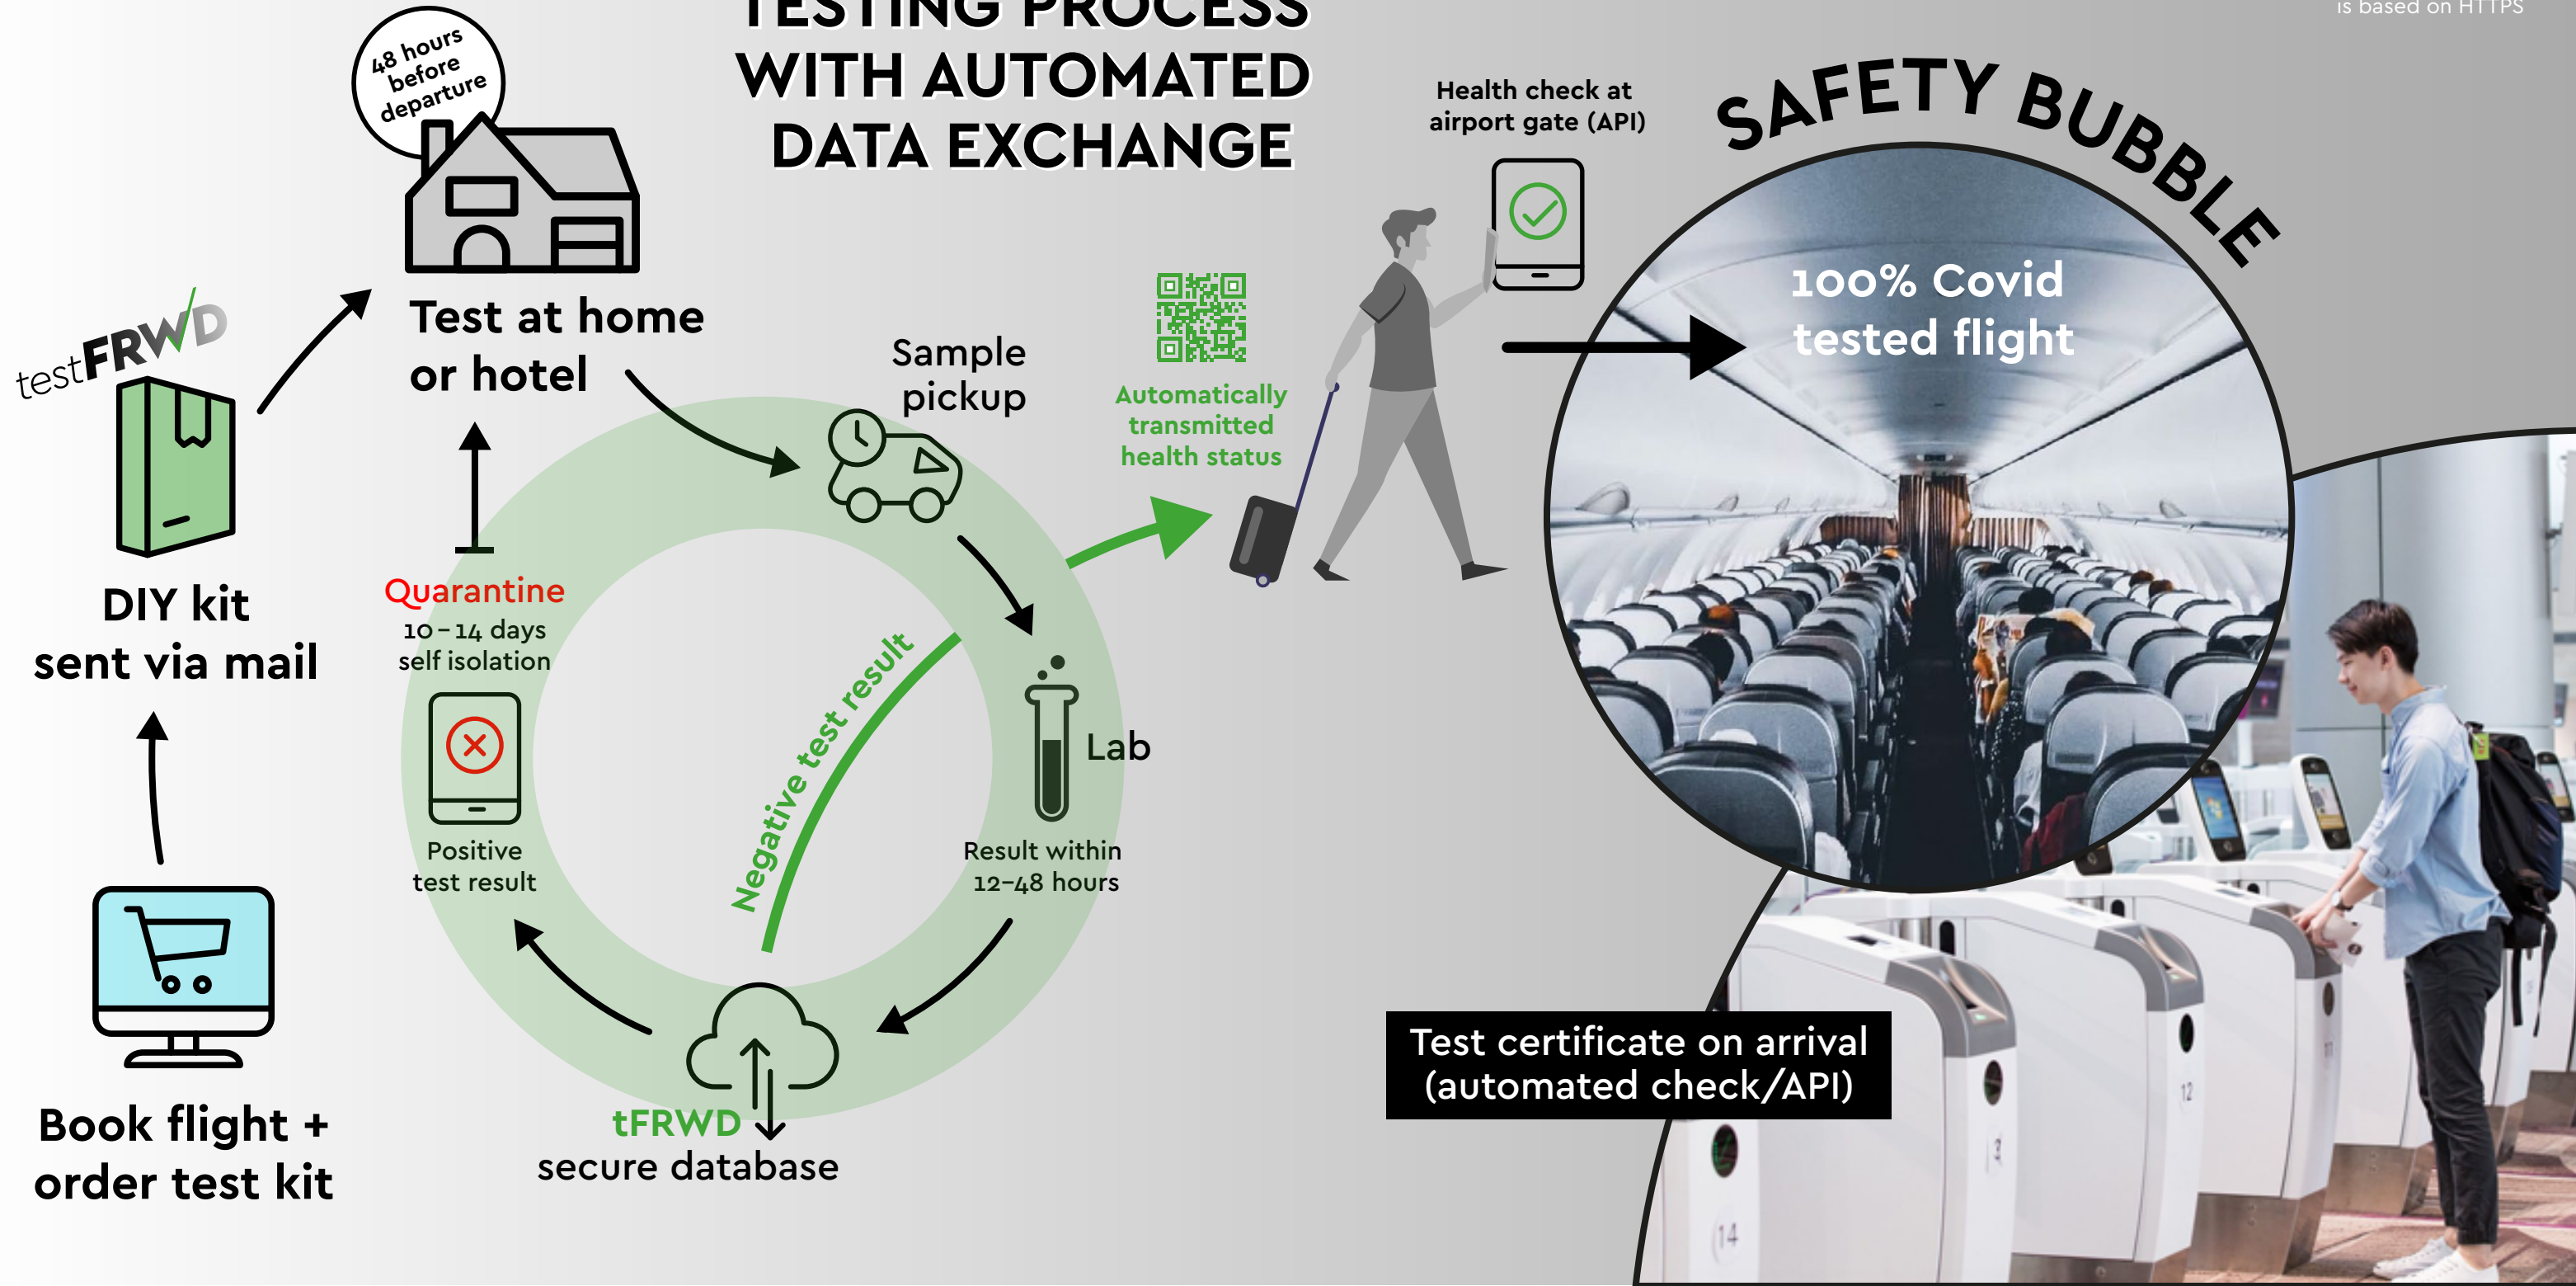

test**FRWD** AVIATION

HELPING AIRLINES/AIRPORTS TO RETURN TO FULL OPERATIONS

CONCEPT SYNOPSIS

OUR PRODUCT

HOW TRAVELLERS TEST THEMSELVES **IN 3 MINUTES**

tFRWD provides authorized laboratories and partners with a REST API. The API will communicate using JSON format. In order to be able to use the API, an authorization token is provided. The encryption of the interface is based on HTTPS

tFRWD INTEGRATED TESTING PROCESS WITH AUTOMATED DATA EXCHANGE

Test certificate on arrival (automated check/API)

ACCELERATING STEPS TO RE-START/REVIVE TRAVELLING SECTOR

Kick off

Roll out

Action

Profit

CAMPAIGNING

destination marketing
safety PR messaging

BOOKING DEMAND

increase of airport traffic
and flight capacities

DECENTRALIZED TESTING

pro-active testing before entering
airport and plane boarding

REVENUE

boosting of ticket sales
and consumption